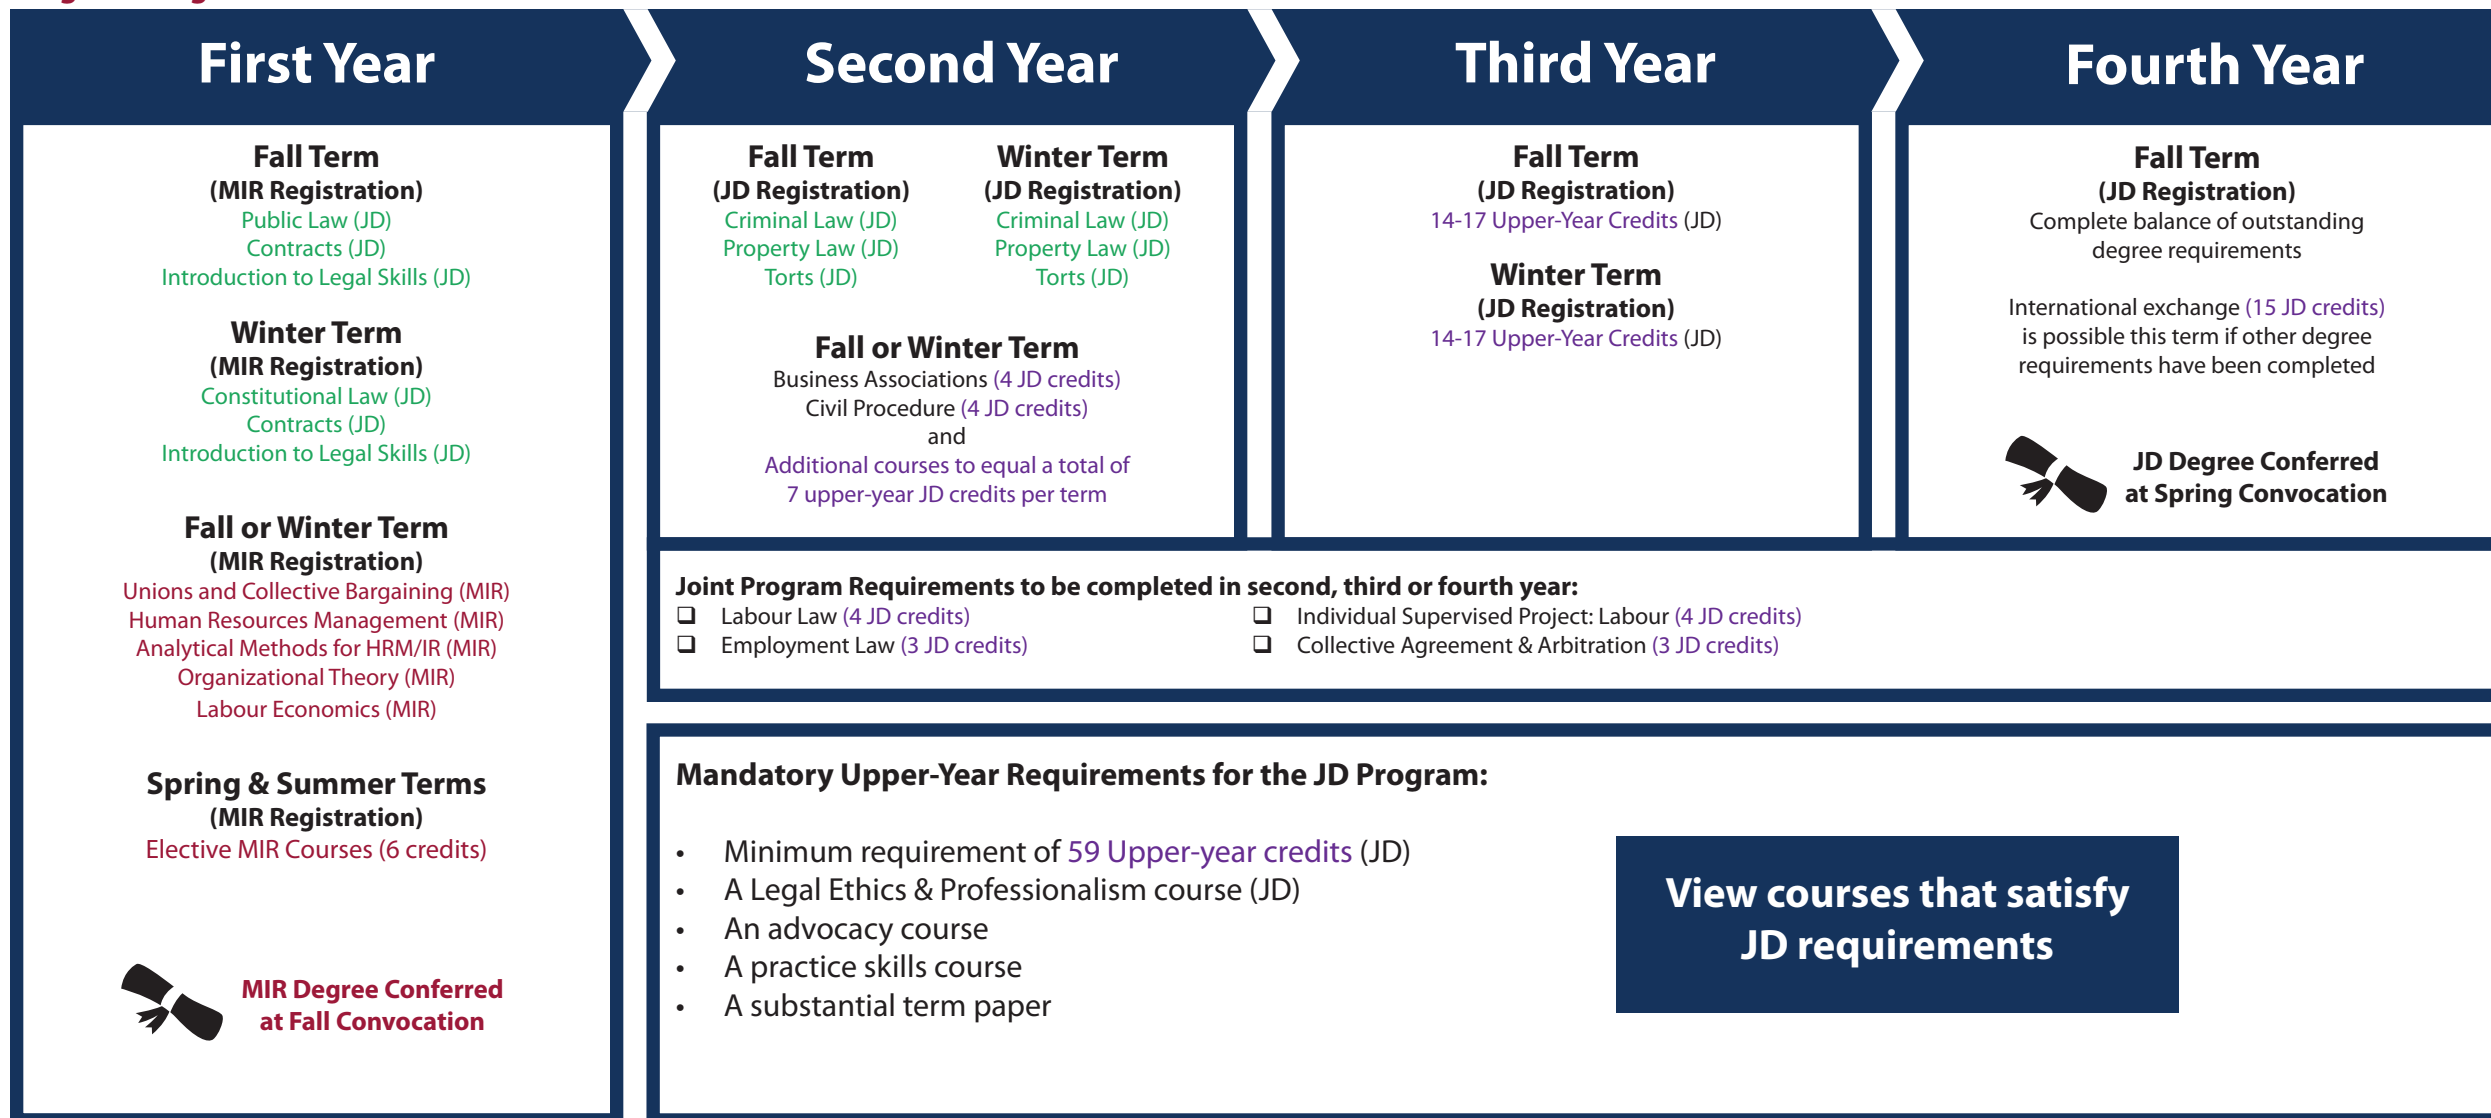

Regular Program - 3.5 Years

Early Completion Option Program - 3 Years (with BISC summer registration)

MIR Degree Conferred at Fall Convocation

JD Degree Conferred at Spring Convocation