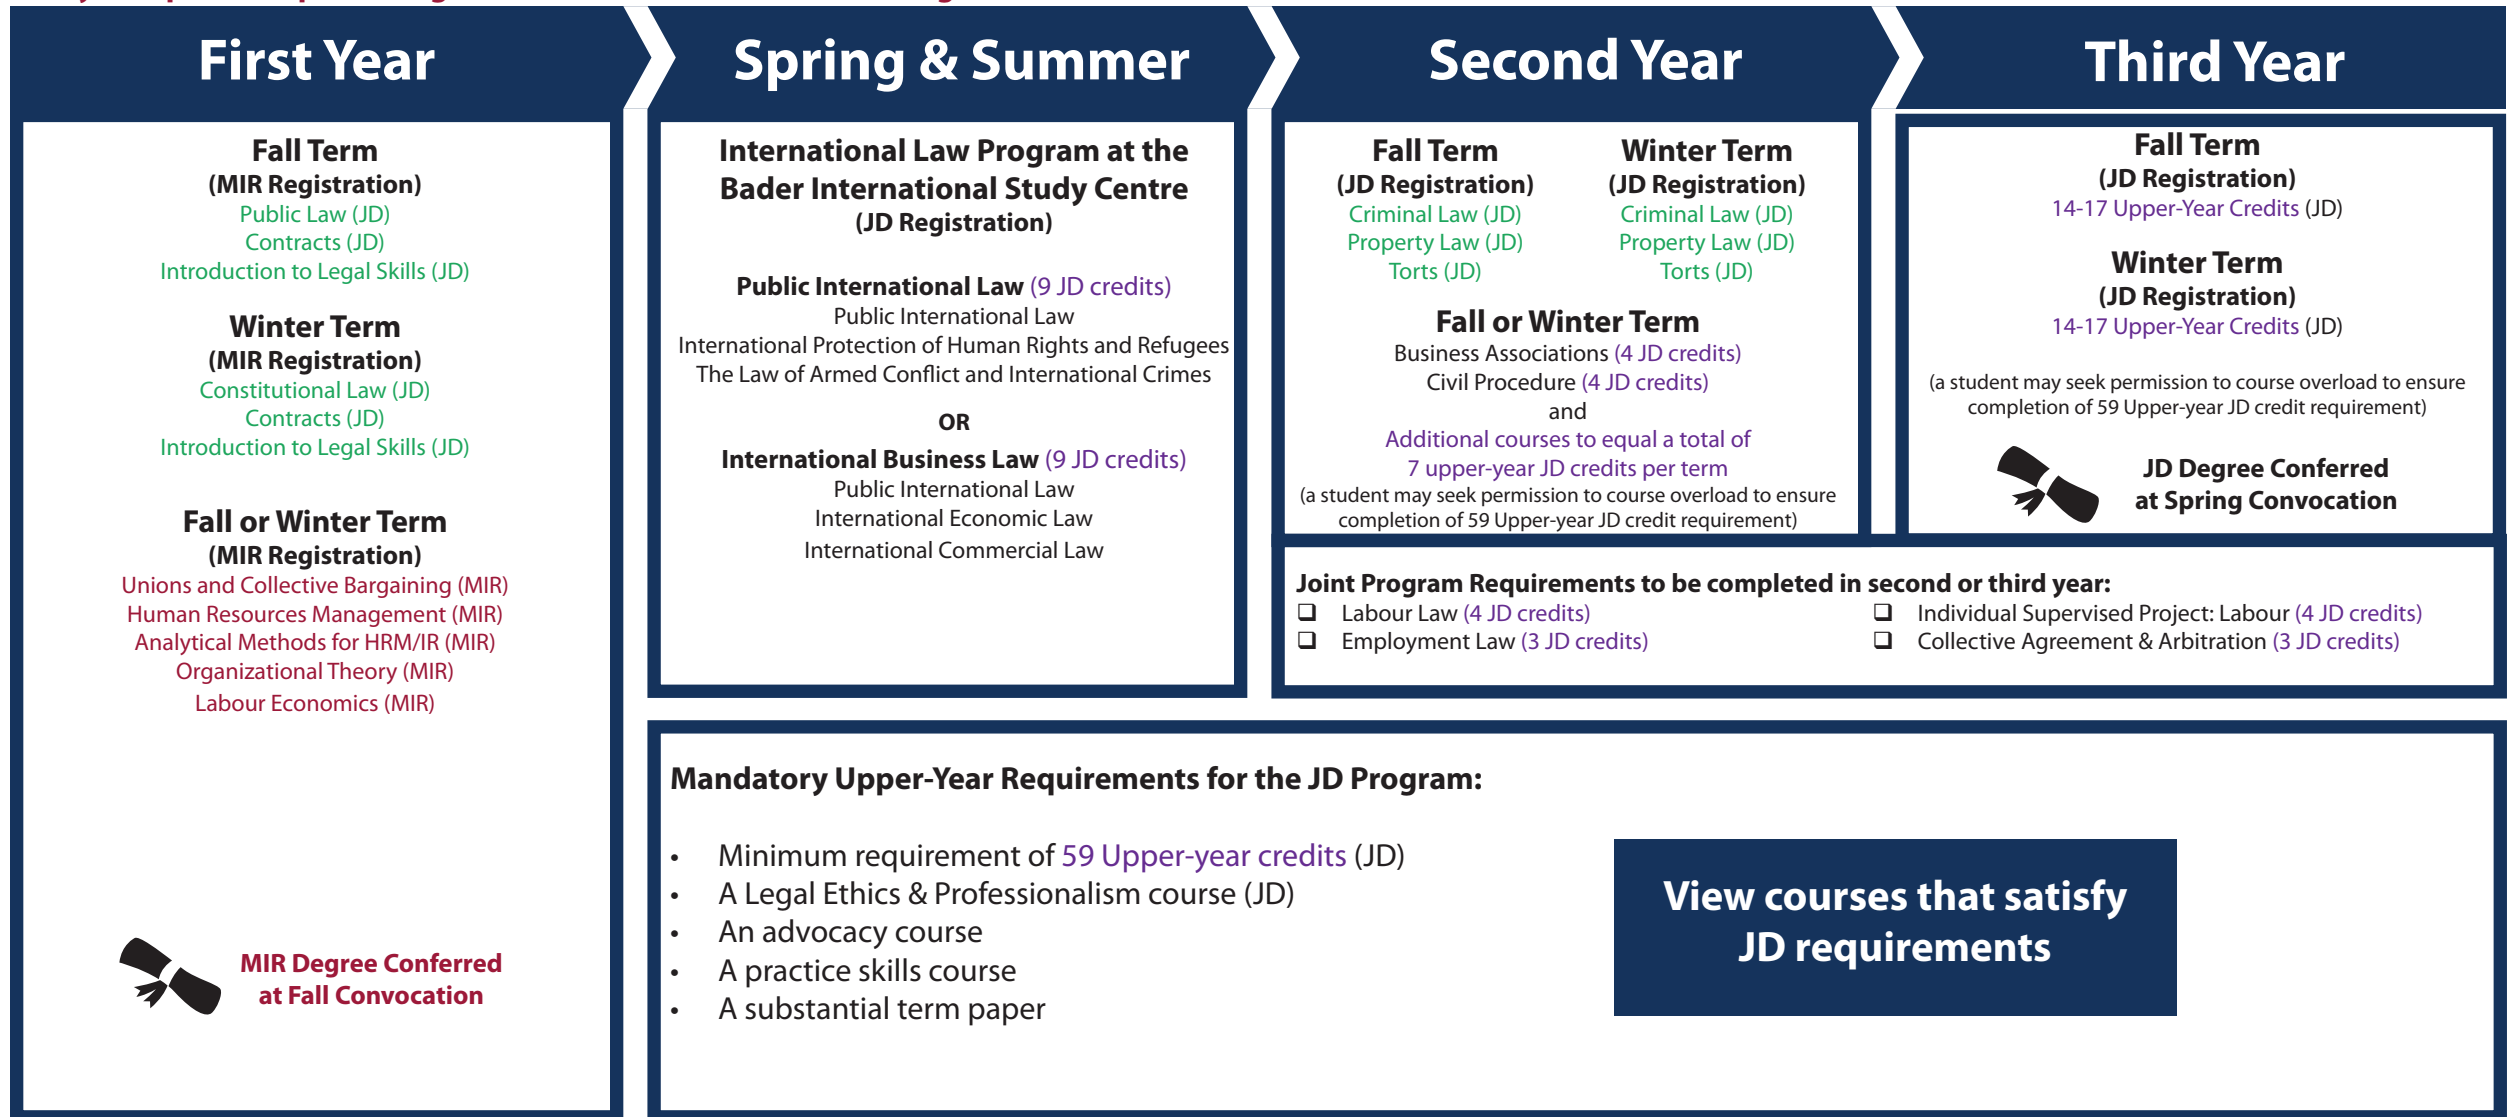

Regular Program - 3.5 Years

Early Completion Option Program - 3 Years (with BISC summer registration)

MIR Degree Conferred at Fall Convocation

JD Degree Conferred at Spring Convocation