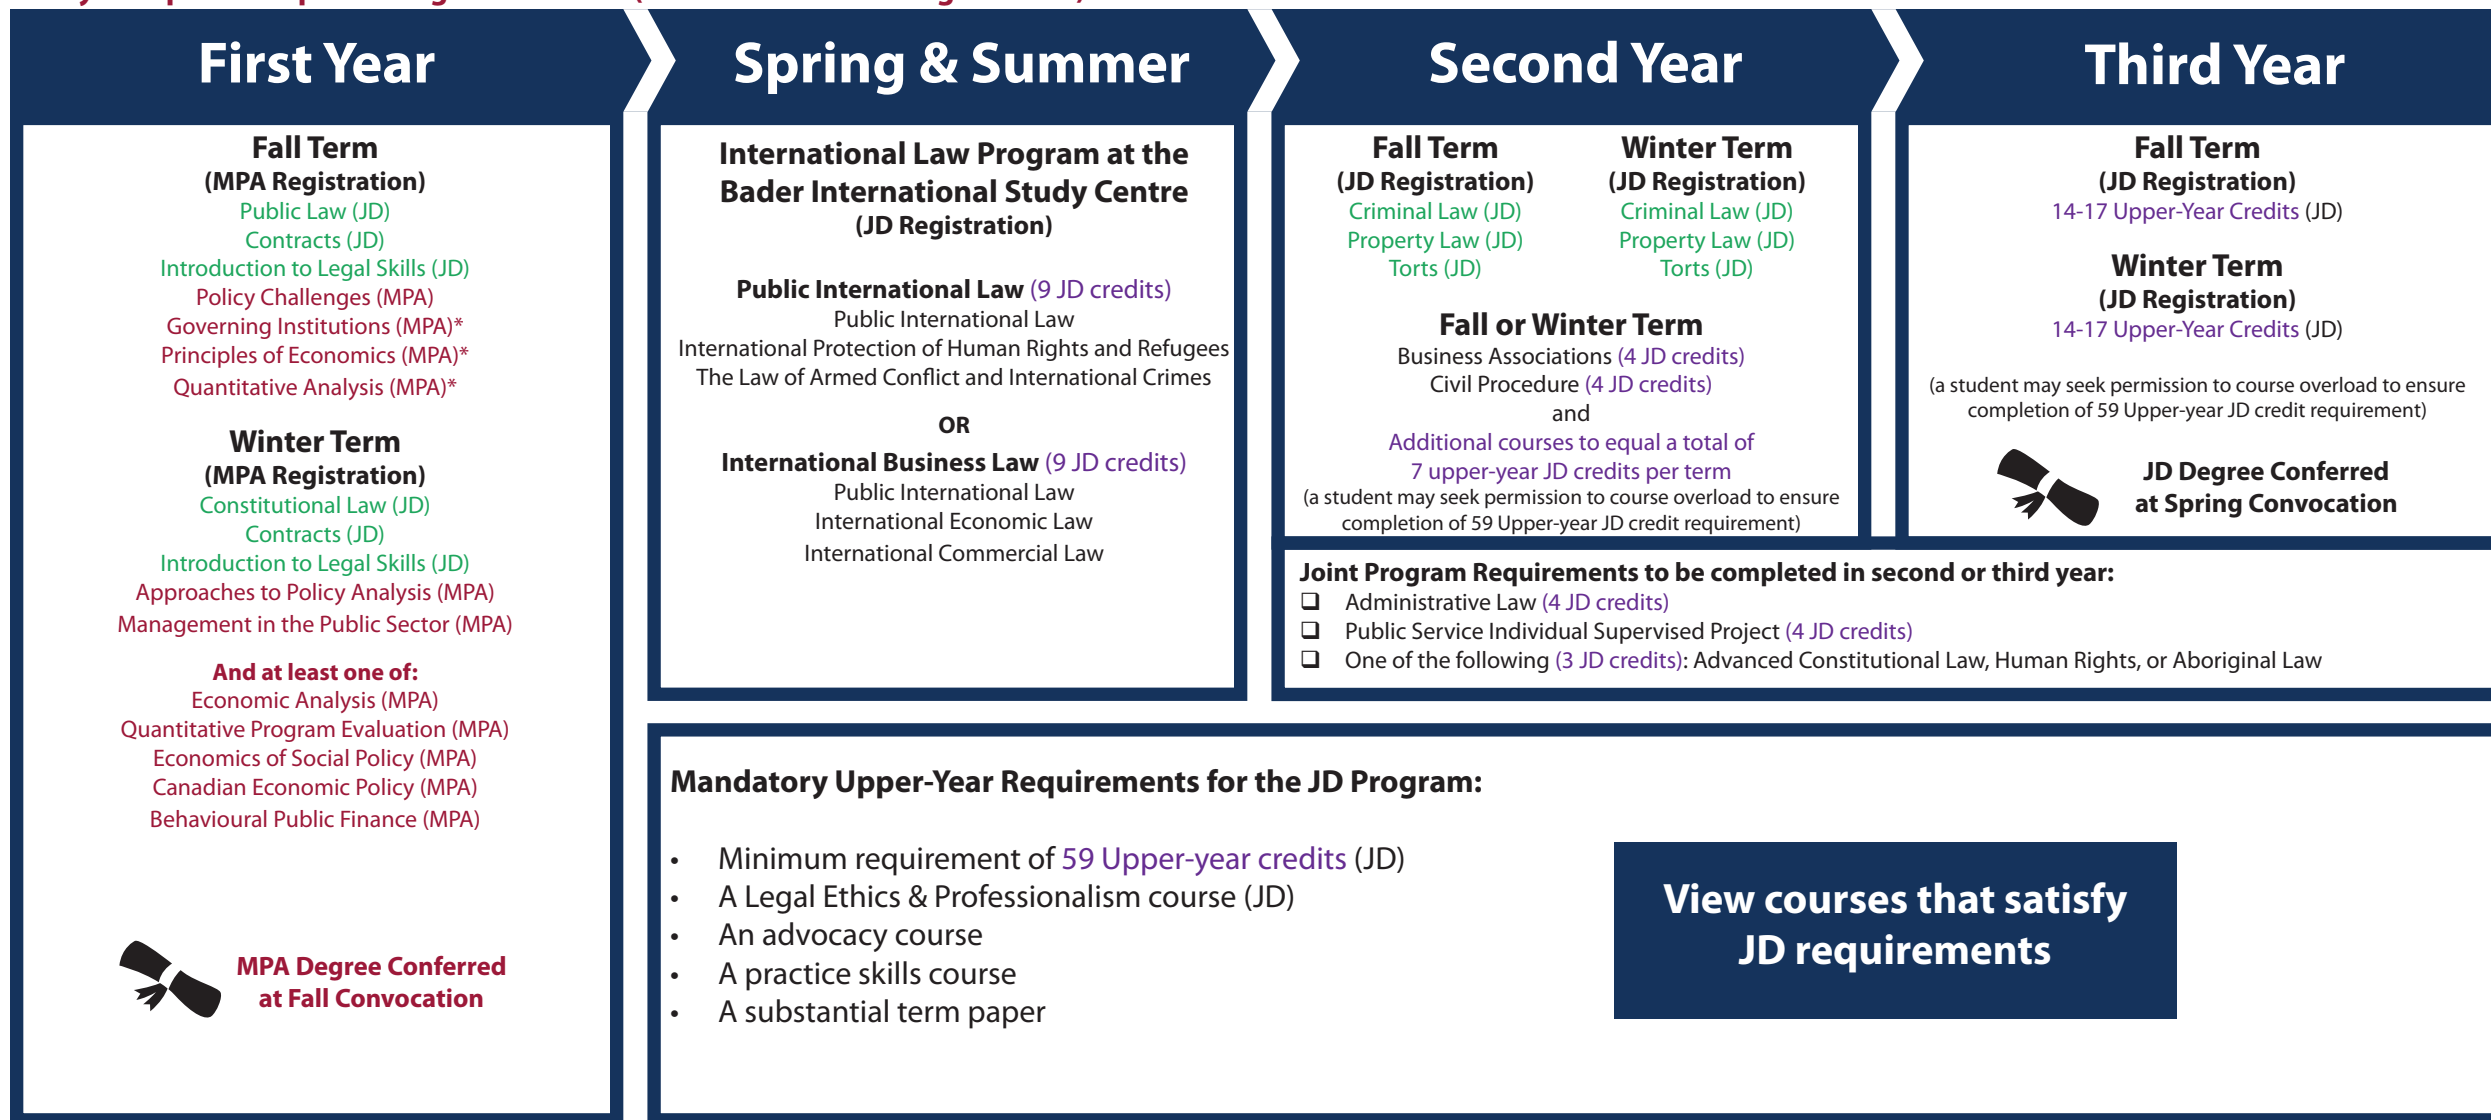

Regular Program - 3.5 Years

*If a student can demonstrate adequate academic background in any of the three courses, substitution may be permitted.

Early Completion Option Program - 3 Years (with BISC summer registration)

*If a student can demonstrate adequate academic background in any of the three courses, substitution may be permitted.