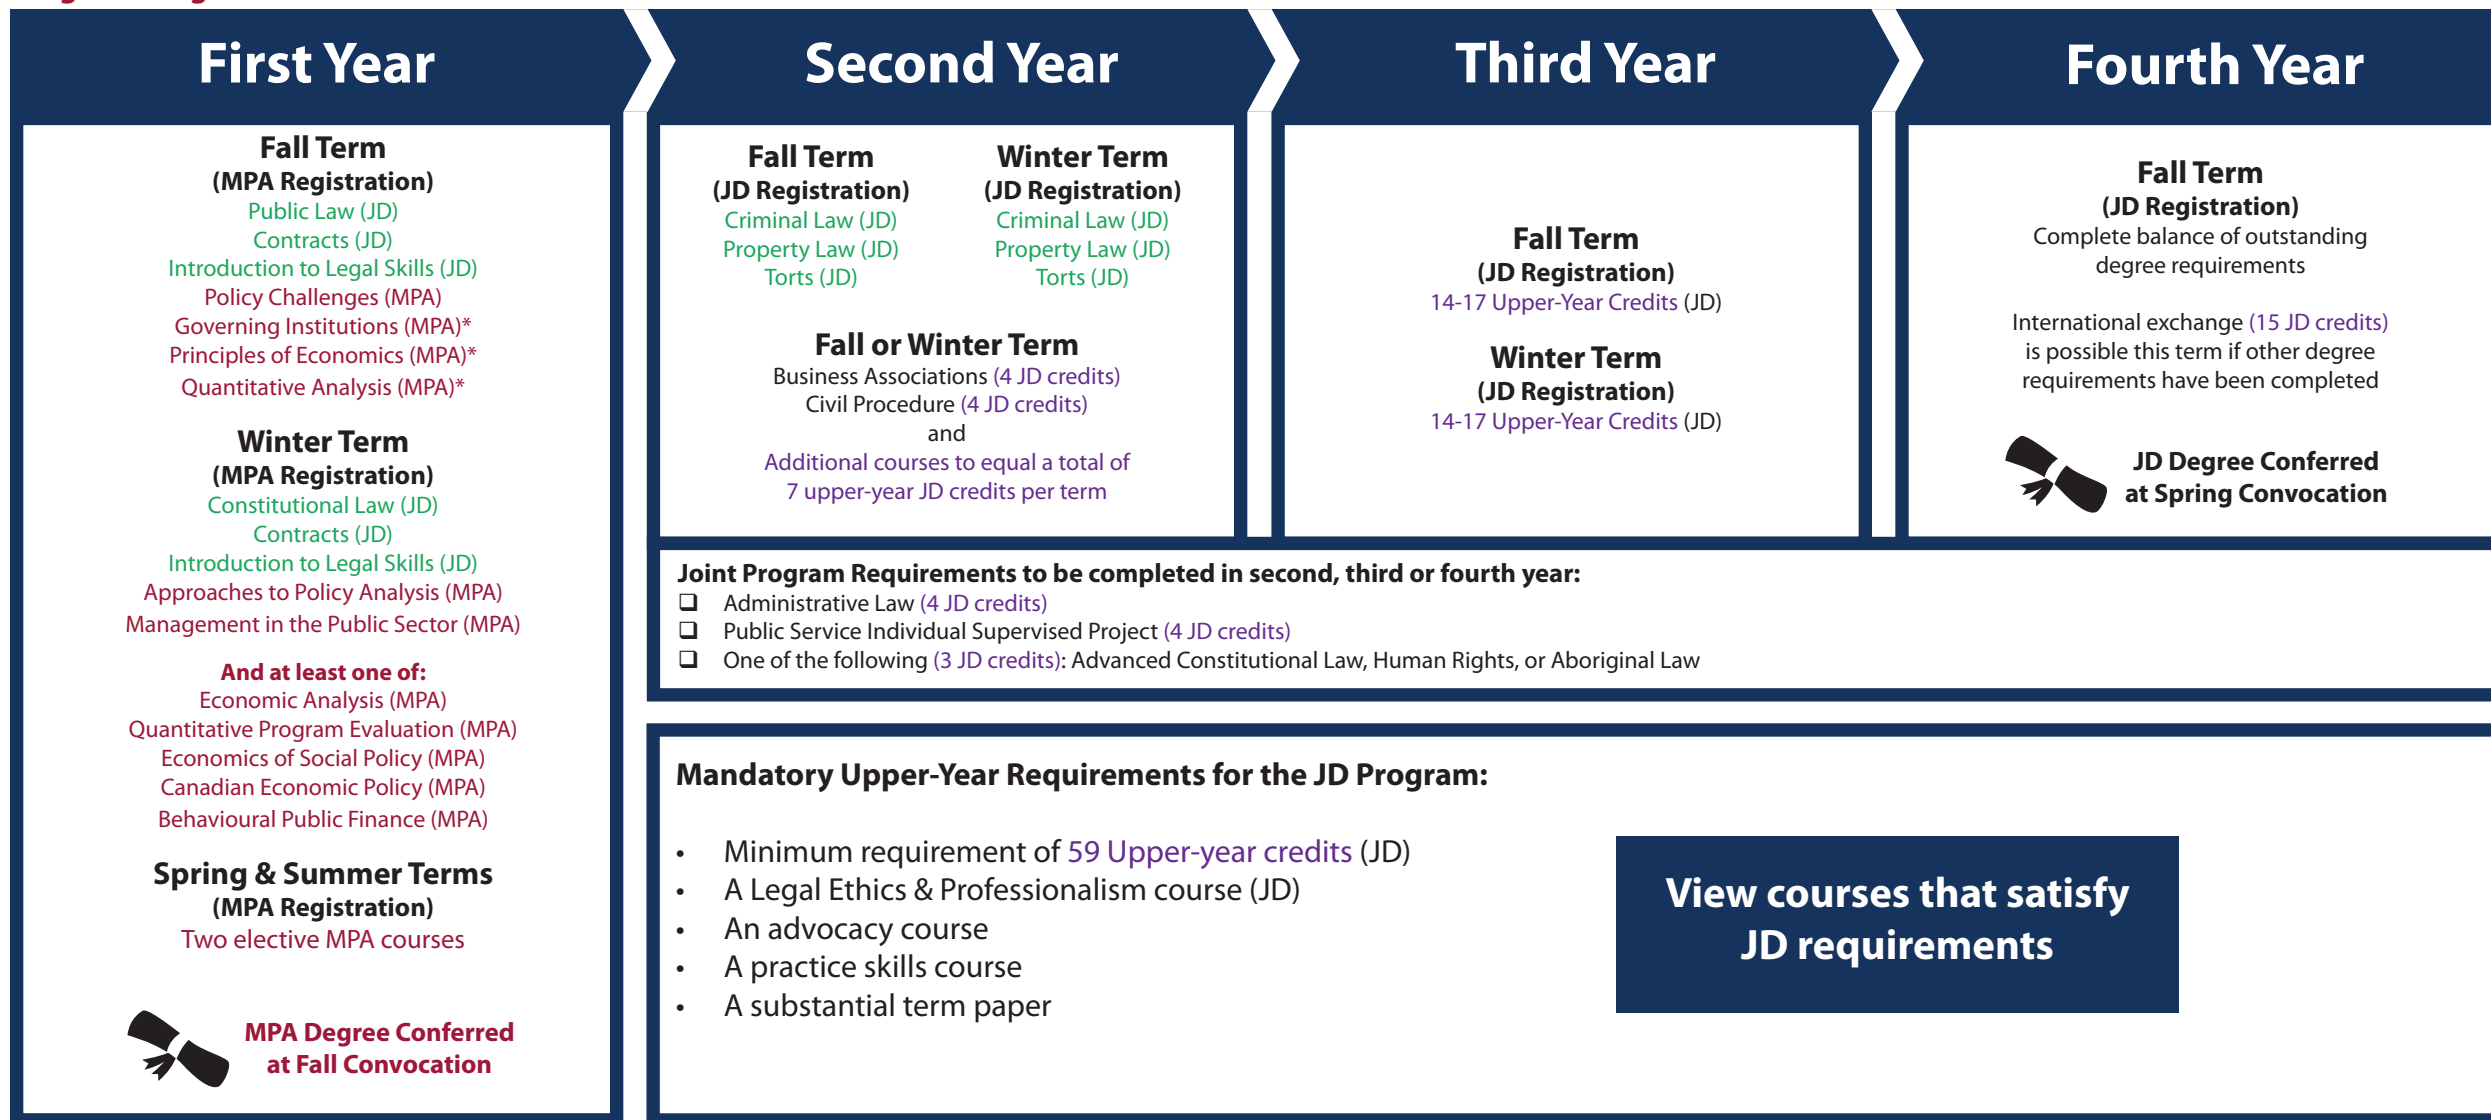

Regular Program - 3.5 Years

*If a student can demonstrate adequate academic background in any of the three courses, substitution may be permitted.

Early Completion Option Program - 3 Years (with BISC summer registration)

*If a student can demonstrate adequate academic background in any of the three courses, substitution may be permitted.